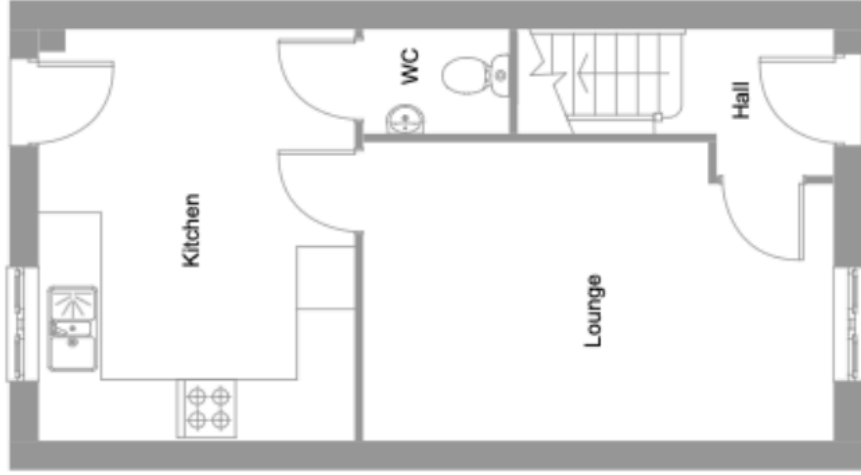

The Abbott

Ground Floor

First Floor

Lounge	Bedroom 1
4.38m x 3.77m	3.91m x 2.67m
14'4" x 12'4"	12'10" x 8'9"
Kitchen	Bedroom 2
4.24m x 3.62m	4.69m x 2.55m
13'11" x 10'10"	15'4" x 8'4"

All dimensions are maximum sizes