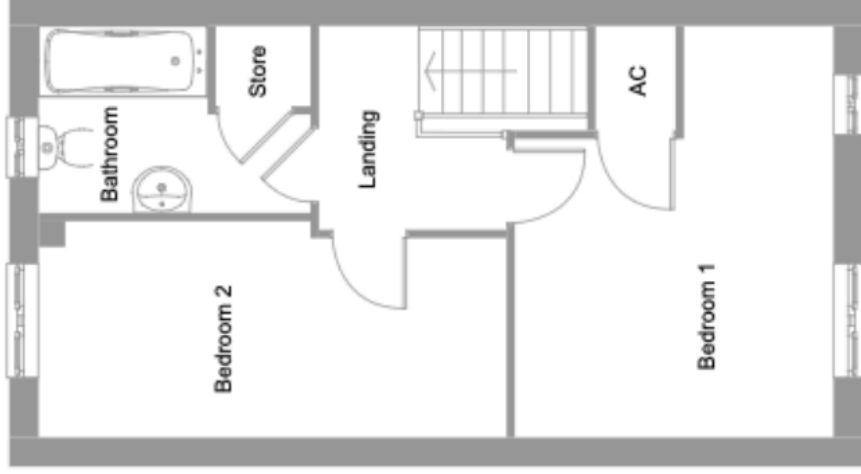

The Abbott

Ground Floor

First Floor

Lounge	Bedroom 1
4.38m x 3.77m	3.91m x 2.67m
14'4" x 12'4"	12'10" x 8'9"
Kitchen	Bedroom 2
4.24m x 3.62m	4.69m x 2.55m
13'11" x 10'10"	15'4" x 8'4"

All dimensions are maximum sizes